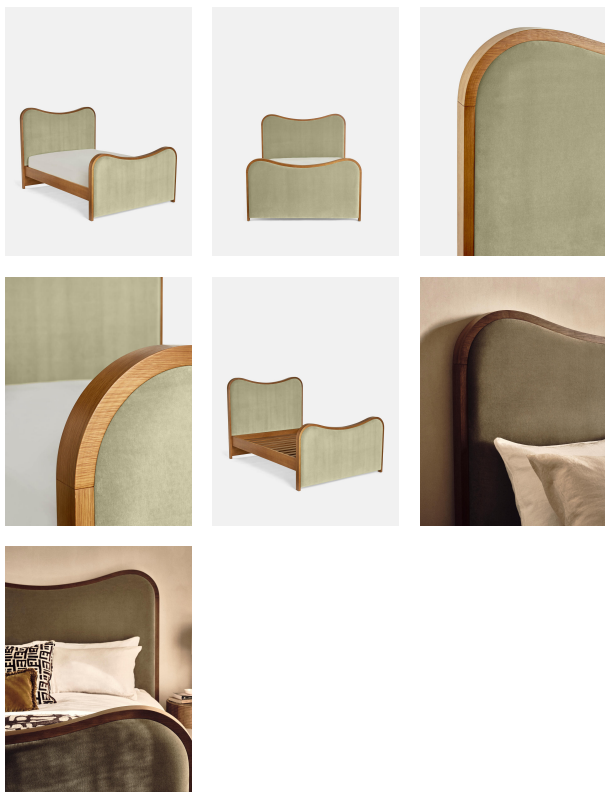

Weight

139kg / 306.4lbs