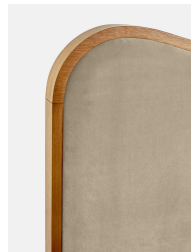

Lawrence Bed, King, Velvet, Camel, Us

£3,995 Regular

£3,396 Membership

Sizes

Queen, King

Available in

- | | |
|---|--|
|  Velvet Rust |  Velvet Lichen |
|  Velvet Camel |  Velvet Royal Blue |
|  Velvet Porcelain |  Velvet Mustard |
|  Velvet Olive |  Velvet Taupe |
|  Velvet Antique Rose |  Velvet Grey Blue |

Product details

As seen in Soho House Rome, our Lawrence bed has a show wood oak frame in a warm, mid-tone finish, offset with a curvaceous headboard and footboard. Upholstered in cotton velvet, this style will bring comfort and softness to your surroundings, while reshaping your bedroom space. King-size upholstered bed Show wood oak frame in mid-tone finish Curvaceous headboard and footboard Upholstered velvet elements Available in other sizes Pair with our SH Hypnos King Mattress As seen in Soho House Rome

Dimensions

H150 x W227.2 x D207.7cm / H59.1 x W89.4 x D81.8"

Details

Assembly required: Yes

Composition: Frame; Engineered Hardwood, Veneer Oak, Poplar Wood. Feet; Beech. Fabric; 85% Cotton, 15% Polyester.

Fabric: Velvet

Feet: Beech

Filling: Foam

Frame: Engineered hardwood, veneer oak, poplar wood

Headboard height: 23.2"

Material: Engineered hardwood, veneer oak, poplar wood

Removable legs: No

Under bed clearance: 9.8"