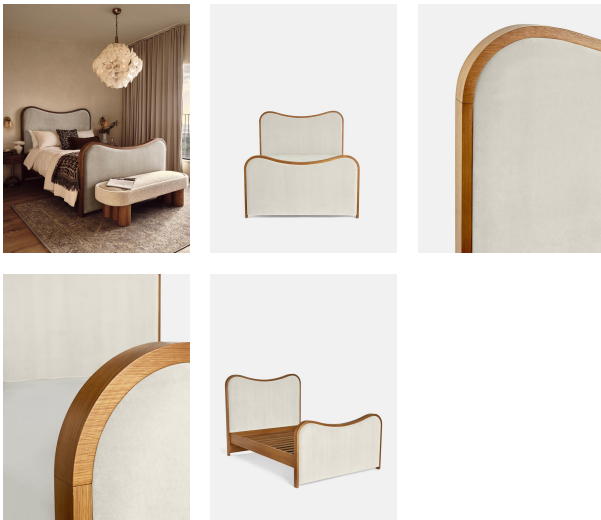

Lawrence Bed, King, Velvet, Porcelain, Us

\$5,395 Regular

\$4,586 Membership

Sizes

Queen, King

Available in

- | | | | |
|---|---------------------|---|-------------------|
|  | Velvet Rust |  | Velvet Lichen |
|  | Velvet Camel |  | Velvet Royal Blue |
|  | Velvet Porcelain |  | Velvet Mustard |
|  | Velvet Olive |  | Velvet Taupe |
|  | Velvet Antique Rose |  | Velvet Grey Blue |

Product details

As seen in Soho House Rome, our Lawrence bed has a show wood oak frame in a warm, mid-tone finish, offset with a curvaceous headboard and footboard. Upholstered in cotton velvet, this style will bring comfort and softness to your surroundings, while reshaping your bedroom space.

Dimensions

Product dimensions: H150 x W227.2 x D207.7cm / H59.1 x W89.4 x D81.8"

Number of boxes: 3

* Box 1 & 2 : H221 x W22 x D106cm / H87 x W8.7 x D41.7"

* Box 3 : H221 x W19 x D166cm / H87 x W7.5 x D65.4"

Headboard height: 23.2"

Material: Engineered hardwood, veneer oak, poplar wood

Removable legs: No

Under bed clearance: 9.8"