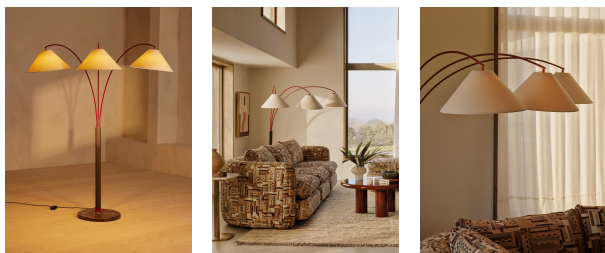

Parker Floor Lamp, Us

£2,200

Regular

£1,760

Membership

Product details

The Parker lamp is designed to be a focal point in any room. Inspired by the 1960s interiors of White City House, a multi-head arched frame has been given a red lacquered finish for a touch of colour, with three diffused cream linen lampshades that can be removed for a brighter light setting. Adjustable arms allow this light to adapt to your living space, anchored by a honed Rosso Levanto marble base.

Multi-head floor lamp Honed Rosso Levanto marble base Deep red to black with white veining Natural variation in the stone means no two are the same Red lacquered frame Three diffused linen lampshades Recommended bulb: Tala 6W Globe LED Inspired by White City House