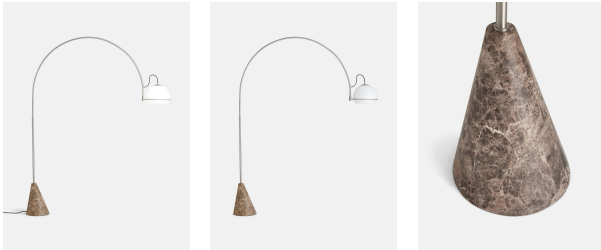

## Rowan Arc Floor Lamp, Us

£2,600 Regular

£2,080 Membership

### Product details

Taking its cues from 180 House, the Rowan arc floor lamp is a great option for large living spaces. Anchored by a dark Emperador marble base, its elongated, arched frame has a warm nickel finish. Ascending into an adjustable globular shade allows you to create a directional pool of light in any area of the home.

- Nickel-finish curved floor lamp
- Emperador marble base
- Natural variation in the stone means no two are the same
- Curved frame
- Globular adjustable shade
- Recommended bulb: Tala 6W Globe LED
- Inspired by 180 House