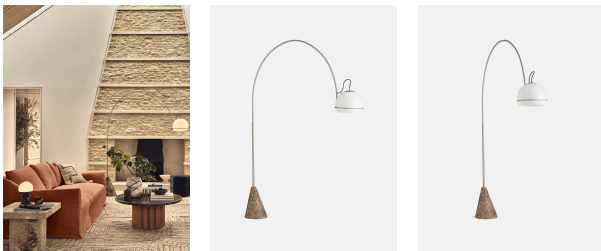

Rowan Arc Floor Lamp, Us

£2,600 Regular

£2,080 Membership

Product details

Taking its cues from 180 House, the Rowan arc floor lamp is a great option for large living spaces. Anchored by a dark Emperador marble base, its elongated, arched frame has a warm nickel finish. Ascending into an adjustable globular shade allows you to create a directional pool of light in any area of the home.

- Nickel-finish curved floor lamp
- Emperador marble base
- Natural variation in the stone means no two are the same
- Curved frame
- Globular adjustable shade
- Recommended bulb: Tala 6W Globe LED
- Inspired by 180 House

Dimensions

Product dimensions: H220.8 x W184 x D311cm / H86.9 x W72.4 x D122.4"

Product weight: 30kg / 66.1lbs

Packaged or boxed dimensions: H103 x W81 x D160cm / H40.6 x W31.9 x D63"

Packaged or boxed weight: 45kg / 99.2lbs

Number of boxes: 2

* Box 1 : H70 x W43 x D43cm / H27.6 x W16.9 x D16.9"

* Box 2 : H33 x W38 x D117cm / H13 x W15 x D46.1"