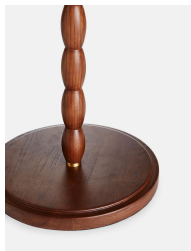

Benjamin Floor Lamp, Us

\$995 Regular

\$846 Membership

Product details

The Benjamin's cleverly considered design is ideal situated next to a seating area, with warm lighting above and a central table to rest your drink and book. A stained oak, vintage turned stem and antique brass detail is complemented with a natural linen shade, echoing the interiors of Soho House 40 Greek Street.

Dimensions

Product dimensions: H160 x W45 x D45cm / H63 x W17.7 x D17.7"

Product weight: 10kg / 22lbs

Number of boxes: 2

* Box 1 : H87 x W46 x D17cm / H34.3 x W18.1 x D6.6"

* Box 2 : H44 x W48 x D48cm / H17.1 x W18.9 x D18.9"

Details

Assembly required: Yes, self assembly

Base dimensions: H53.1 x W15.7 x D15.7"

Bulb required: 1 / E26 / 6W Maximum

Bulb style: Tala 6W Elva LED

Bulb(s) included: No

Cable length: 70.9"

Care instructions: Clean with a soft dry cloth only. Do not use polishing agents,