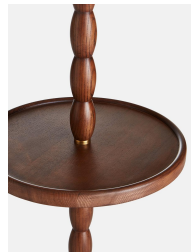

Details

Assembly required: Yes, self assembly

Base dimensions: H53.1 x W15.7 x D15.7"

Bulb required: 1 / E26 / 6W Maximum

Bulb style: Tala 6W Elva LED

Bulb(s) included: No

Cable length: 70.9"

Care instructions: Clean with a soft dry cloth only. Do not use polishing agents,

harsh chemicals or abrasive cleaners as they may damage the Finish.

Always switch off the electricity supply before cleaning.

Dimmable: Yes, all portable lighting comes

Electrician required: No

Material: Wood and Linen

Shade dimensions: H15.7 x W17.7 x D17.7"

Voltage: 110-120V