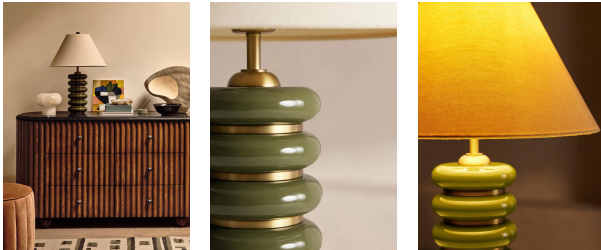

Greysen Table Lamp, High Gloss Lacquer, Olive, Us

£350

Regular

£298

Membership

Product details

Designed for our House in Rome, the Greysen table lamp features a high-gloss lacquered ring base, partitioned with antique brass details. Complemented with a linen shade, this modernist-inspired style will be a sophisticated addition to the living room or on top of a side table in the hall.

- Modernist-inspired table lamp
- High-gloss lacquered finish with antique brass detail
- Cream slub linen shade
- Designed for Soho House Rome

Dimensions

Product dimensions: H62.3 x W44 x D44cm / H24.5 x W17.3 x D17.3"