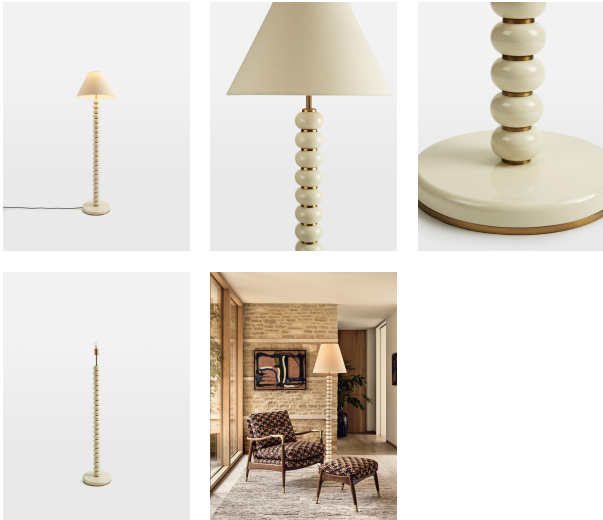

SOHO HOME

Greyson Floor Lamp, High Gloss Lacquer, Cream, Us

£850 Regular

£723 Membership

Product details

Designed for Soho House Rome, the Greyson floor lamp is an extension of the Greyson range, featuring a high-gloss lacquered ring base, partitioned with antique brass details and a complementary linen shade. This modernist-inspired style will become a sophisticated addition in the living room or hallway.

Small floor lamp High-gloss lacquered finish with antique brass detail Cream slub linen shade
Designed for Soho House Rome Shop the Greyson Floor Lamp in Oak

Dimensions

H167.6 x W48 x D48cm / H66 x W18.9 x D18.9"

Weight

9kg / 19.8lbs

Details

Assembly required: Yes, self assembly
Base dimensions: H55.9 x W12.6 x D12.6"
Bulb required: 1 / E26 / 6W Maximum
Bulb style: Tala 6W Globe LED
Bulb(s) included: No
Cable length: 70.9"
Care instructions: Our lacquer has a durable finish but can be vulnerable to chips, scratches and wear. Observe regular dusting with a clean, soft cloth to prevent build up. For general cleaning, Clean with a soft dry cloth only. Do not use polishing agents, harsh chemicals or abrasive cleaners as they may damage the finish. Always switch off the electricity supply before cleaning . In the event of scratching, touch-up kits are available through Soho Home Support.
Dimmable: Yes, all portable lighting comes
Electrician required: No
Material: Lacquer and Linen
Shade dimensions: H15.7 x W19 x D9.8"
Voltage: 110-120V