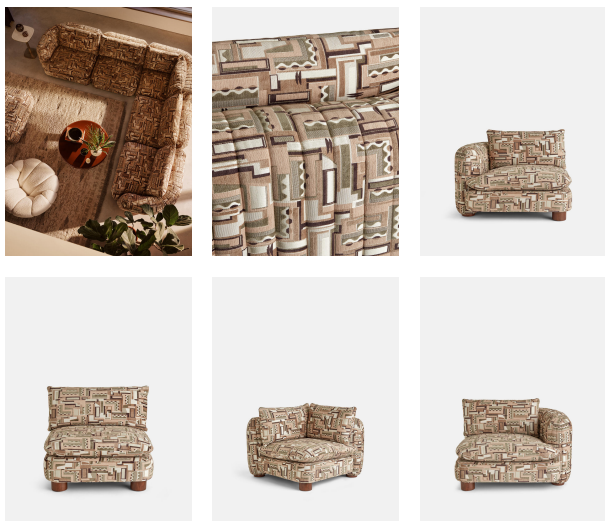

Vivienne Modular Sofa, Corner Sofa, Sampford

£10,575 Regular

£8,989 Membership

Product details

The eighth floor at White City House forms the inspiration for the Vivienne modular sofa. Upholstered in woven jacquard, it features pleated stitch detailing, cylindrical legs and a wraparound back. Low lounge sitting makes this piece ideal for cozy evenings. Coordinate and configure with other pieces in the Vivienne collection for the sofa shape of your choice.

Corner sofa Upholstered in woven jacquard
Pleated stitch detailing Cylindrical legs
Wraparound arms and back Inspired by White City House

Dimensions

H82.55 x W319 x D105.41cm / H33 x W47 x D42"

Weight

52.3kg / 115.3lbs

Details

Arm height: 28"
Assembly required: Yes
Care instructions: Professional upholstery cleaning recommended.
Composition: Frame: Engineered hardwood. Feet: Birch. Fill: Foam, feather, down and fiber. Fabric: 100% Polyester.
Fabric: 100% Polyester
Feet: Birch
Frame: Engineered Hardwood
Removable cushions: Yes
Removable legs: No
Seat depth: 22.4"
Seat height: 18.5"
Seat width: 36.6"
Spring count: 15