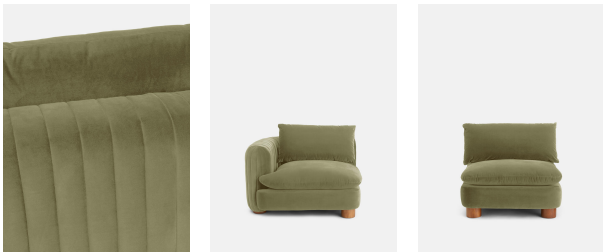

Vivienne Sectional Corner Sofa, Velvet Lichen, Us

£7,575

Regular

£6,439

Membership

Available in

- | | |
|---|--|
|  Linen Sage |  Linen Wheat |
|  Linen Indigo |  Boucle Natural |
|  Velvet Rust |  Velvet Lichen |
|  Velvet Camel |  Velvet Royal Blue |
|  Velvet Porcelain |  Velvet Olive |
|  Velvet Taupe |  Velvet Antique Rose |
|  Velvet Grey Blue |  Linen Antique Rose |
|  Linen Bisque |  Linen Mushroom |
|  Linen Ochre |  Linen Olive |
|  Linen Prussian Blue |  Linen Sienna |

Product details

The eighth floor at White City House forms the inspiration for the Vivienne modular sofa. Upholstered in rich velvet, it features pleated stitch detailing, cylindrical legs and a wraparound back. Low lounge sitting makes this piece ideal for cozy evenings. Coordinate and configure with other pieces in the Vivienne collection for the sofa shape of your choice.

- Corner module for modular sofa
- Upholstered in cotton velvet
- Pleated stitch detailing
- Cylindrical legs
- Wraparound arms and back
- Inspired by White City House

Dimensions

Product dimensions: H83 x W319 x D105cm / H32.7 x W125.6 x D41.3"