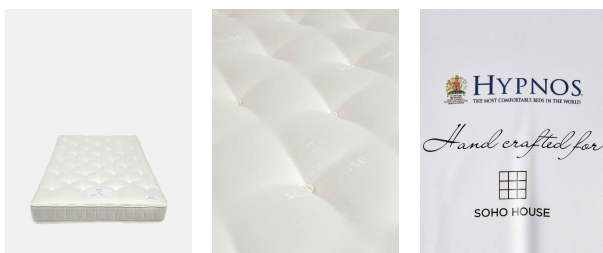

## Soho House X Hypnos Exclusive Mattress, Full, Us

£1,795 Regular

£1,526 Membership

### Sizes

Full, Queen, King, California King, Emperor

### Product details

These mattresses have been developed and handmade by Hypnos for Soho House. Hypnos are holders of the Royal Warrant since 1929, which was first granted by His Majesty King George V. Royal Warrants have always been regarded as demonstrating the very highest standards in excellence, quality, service, and sustainable innovation, and are a mark of the best of British. Each mattress has been generously filled with naturally soft and breathable layers of wool, and upholstered in Soho House ticking for a soft, breathable, and hygienic sleep surface. The individually pocketed springs adjust to your body contours to ensure an exceptional night's sleep. The superior quality of these mattresses also make them a top choice for our bedrooms all over the world, including Soho House Chicago, Soho Farmhouse and Babington House.

- Soho House x Hypnos Full mattress
- Individually pocketed springs adjust to body contours
- Upholstered in Soho House ticking
- Two layers of wool, cotton and GRS polyester fibre
- Elegant comfort layer responds to fluctuations in body temperature
- 1600 ReActive™ pocket spring core
- Hypnos edge protection system for contract specification edge-to-edge support
- Made to BS7177 Medium Hazard (Crib 5) fire safety standard and is designed to be recycled at end of life