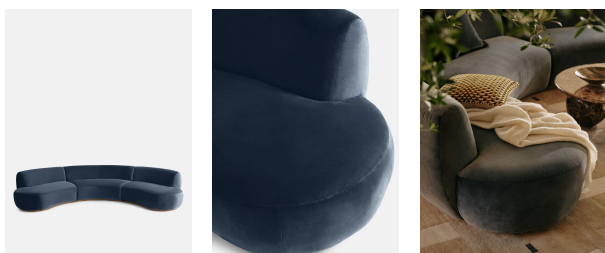

Aline Serpentine Sectional Sofa, Four Seater, Grey Blue Velvet, Us

£5,085 Regular

£4,322 Membership

Available in

- Velvet Rust
- Velvet Lichen
- Velvet Camel
- Velvet Royal Blue
- Velvet Porcelain
- Velvet Mustard
- Velvet Olive
- Velvet Taupe
- Velvet Antique Rose
- Velvet Grey Blue
- Boucle Natural
- Linen Loden
- Linen Natural
- Linen Dark Navy

Sizes

Three Seater Sofa, Four Seater Sofa

Product details

Our Aline Serpentine sofa recreates the relaxed, sociable atmosphere of Soho House Stockholm. Upholstered in rich velvet, this modular design consists of three parts: a left, right and middle section, which can be arranged into your desired shape. Its curvaceous shape brings people together, making it ideal for long afternoon conversations and evening get-togethers. Available in a range of colors, the palette is full of rich Art Deco-inspired shades that are drawn from - and complementary to - Sweden's historic architecture. Four seater modular sofa Upholstered in cotton velvet Curved shape Inspired by Soho House Stockholm

Dimensions

H73 x W343 x D182cm / H29 x W135 x D72"

/products/aline-serpentine-sectional-sofa/79949757 - SKU: 79949757

Weight

133kg / 293.2lbs

Details

Assembly required: Yes

Care instructions: Clean with a mild, water-free, dry-cleaning solvent. Ensure ample ventilation. Vacuum loose dirt from the surface of the

Fabric: 85% Cotton, 15% Polyester

Feet: Beech

Frame: Engineered hardwood

Removable cushions: No

Removable legs: No

Seat depth: 24"

Seat height: 16.8"

Seat width: 40"