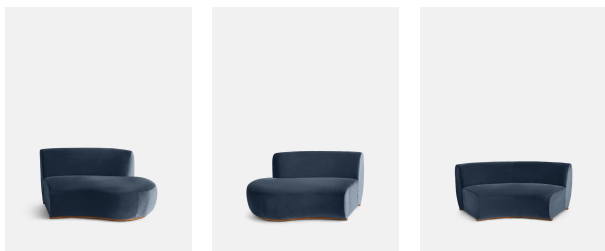

Aline Serpentine Sectional Sofa, Four Seater, Grey Blue Velvet, Us

£5,085 Regular

£4,322 Membership

Available in

- Velvet Rust
- Velvet Lichen
- Velvet Camel
- Velvet Royal Blue
- Velvet Porcelain
- Velvet Mustard
- Velvet Olive
- Velvet Taupe
- Velvet Antique Rose
- Velvet Grey Blue
- Boucle Natural
- Linen Loden
- Linen Natural
- Linen Dark Navy

Sizes

Three Seater Sofa, Four Seater Sofa

Product details

Our Aline Serpentine sofa recreates the relaxed, sociable atmosphere of Soho House Stockholm. Upholstered in rich velvet, this modular design consists of three parts: a left, right and middle section, which can be arranged into your desired shape. Its curvaceous shape brings people together, making it ideal for long afternoon conversations and evening get-togethers. Available in a range of colors, the palette is full of rich Art Deco-inspired shades that are drawn from - and complementary to - Sweden's historic architecture. Four seater modular sofa Upholstered in cotton velvet Curved shape Inspired by Soho House Stockholm

Dimensions

H73 x W343 x D182cm / H29 x W135 x D72"

/products/aline-serpentine-sectional-sofa/79949757 - SKU: 79949757

Weight

133kg / 293.2lbs

Details

Assembly required: Yes

Care instructions: Clean with a mild, water-free, dry-cleaning solvent. Ensure ample ventilation. Vacuum loose dirt from the surface of the

Fabric: 85% Cotton, 15% Polyester

Feet: Beech

Frame: Engineered hardwood

Removable cushions: No

Removable legs: No

Seat depth: 24"

Seat height: 16.8"

Seat width: 40"