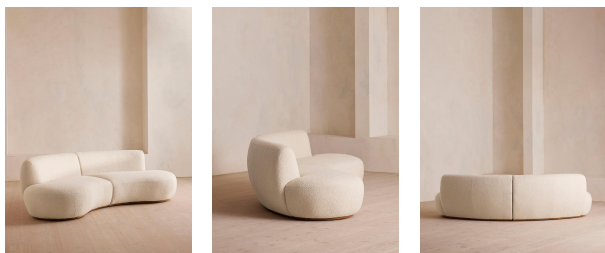

Aline Serpentine Sectional Sofa, Three Seater, Boucle, Natural, Us

\$4,390 Regular

\$3,732 Membership

Available in

- | | | | |
|---|---------------------|--|-------------------|
|  | Velvet Rust |  | Velvet Lichen |
|  | Velvet Camel |  | Velvet Royal Blue |
|  | Velvet Porcelain |  | Velvet Mustard |
|  | Velvet Olive |  | Velvet Taupe |
|  | Velvet Antique Rose |  | Velvet Grey Blue |
|  | Boucle Natural | | |

Sizes

Three Seater Sofa, Four Seater Sofa

Product details

Our Aline Serpentine sofa recreates the relaxed, sociable atmosphere of Soho House Stockholm. Upholstered in soft boucle, this modular design consists of three parts: a left, right and middle section, which can be arranged into your desired shape. Its curvaceous shape brings people together, making it ideal for long afternoon conversations and evening get-togethers. Available in a range of colors, the palette is full of rich Art Deco-inspired shades that are drawn from - and complementary to - Sweden's historic architecture.

Dimensions

Product dimensions: H74 x W182 x D107cm / H29.1 x W71.7 x D42.1"

Product weight: 51kg / 112.4lbs

Packaged or boxed dimensions: H69 x W112 x D79cm / H27.1 x W44 x D31"

SKU: 79949801

Packaged or boxed weight: 68.9kg / 151.9lbs

Foam with fiber. Feet: Beech. Fabric: 60%

Polyester, 40% Acrylic

Fabric: Boucle

Feet: Beech

Frame: Engineered hardwood

Material: Boucle

Removable cushions: No

Removable legs: No