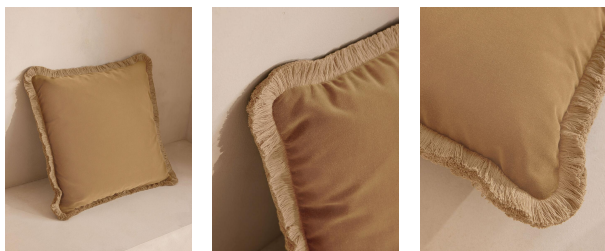

Margeaux Square Cushion, Camel

£150

Regular

£128

Membership

Available in

Lichen

Grey Blue

Mustard

Rust

Olive

Camel

Antique Rose

Chocolate

Available in

Square, Large Square

Product details

Our feather-filled Margeaux cushions are covered in a plush cotton velvet with block-coloured eyelash fringing for enhanced texture. Available in a wide range of shades, they're perfect for adding colour and comfort to sofas, beds and armchairs.

- Square velvet cushion
- Well-filled feather padding
- Cotton velvet
- Eyelash fringing
- Made in the UK from British velvet
- Matches our upholstery
- Available in a range of colours
- As seen in our Houses worldwide