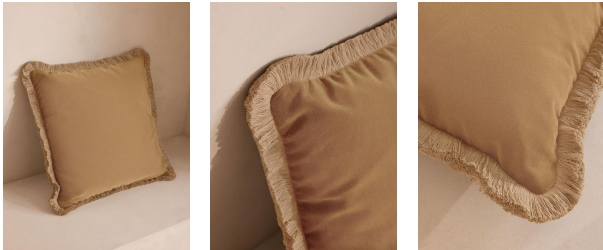

Margeaux Square Cushion, Camel

\$200 Regular

\$170 Membership

Available in

- | | |
|--|---|
|  Lichen |  Grey Blue |
|  Mustard |  Rust |
|  Olive |  Camel |
|  Antique Rose |  Chocolate |

Available in

Square, Large Square

Product details

Our feather-filled Margeaux cushions are covered in a plush cotton velvet with block-coloured eyelash fringing for enhanced texture. Available in a wide range of shades, they're perfect for adding colour and comfort to sofas, beds and armchairs.

Dimensions

Product dimensions: H50 x W50 x D10cm / H19.7 x W19.7 x D3.9"

Product weight: 1kg / 2.2lbs

Packaged or boxed dimensions: H59 x W79 x D49cm / H23.2 x W31.1 x D19.3"

Packaged or boxed weight: 15kg / 33.1lbs

Details

Assembly required: No

Care instructions: Dry clean only

Closure: Zip

Composition: 85% Cotton, 15% Polyester

Construction: Woven

Filling: Feather Pad

Rug style: Classic