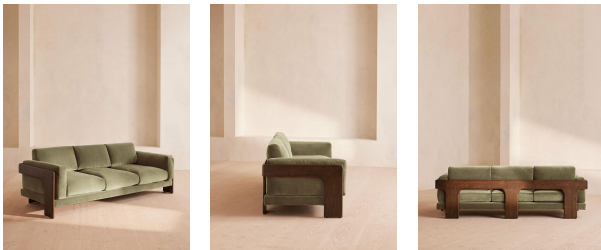

Marcia Three Seater Sofa, Velvet, Lichen, Us

£3,995

Regular

£3,396

Membership

Available in

- | | |
|---|---|
|  Linen Wheat |  Linen Bisque |
|  Linen Ochre |  Linen Sage |
|  Linen Olive |  Linen Sienna |
|  Linen Antique Rose |  Linen Mushroom |
|  Linen Prussian Blue |  Linen Indigo |
|  Velvet Olive |  Velvet Grey Blue |
|  Velvet Rust |  Velvet Lichen |
|  Velvet Camel |  Velvet Royal Blue |
|  Velvet Porcelain |  Velvet Mustard |
|  Velvet Taupe |  Velvet Antique Rose |

Product details

Echoing the relaxed social setting of Shoreditch House, the Marcia three-seater sofa has a laid-back silhouette with a solid oak frame and feather-wrapped cushions for supreme comfort. Upholstered in rich velvet, this timeless style will anchor your living room space.

- Three-seater sofa
- Solid oak frame
- Upholstered in cotton velvet
- Available in a range of colors
- Feather-wrapped cushions
- Reversible seat cushions
- Inspired by Shoreditch House

Dimensions

Product dimensions: H78 x W221 x D87cm / H30.7 x W87 x D34.3"

Filling: Foam, fiber and feather

Removable cushions: Yes

Removable legs: No

Seat depth: 23.2"

Seat height: 16.5"

Seat width: 70.1"