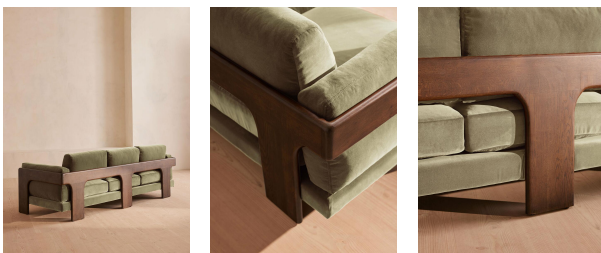

Marcia Three Seater Sofa, Velvet, Lichen, Us

£3,995

Regular

£3,396

Membership

Available in

- | | |
|---|---|
|  Linen Wheat |  Linen Bisque |
|  Linen Ochre |  Linen Sage |
|  Linen Olive |  Linen Sienna |
|  Linen Antique Rose |  Linen Mushroom |
|  Linen Prussian Blue |  Linen Indigo |
|  Velvet Olive |  Velvet Grey Blue |
|  Velvet Rust |  Velvet Lichen |
|  Velvet Camel |  Velvet Royal Blue |
|  Velvet Porcelain |  Velvet Mustard |
|  Velvet Taupe |  Velvet Antique Rose |

Product details

Echoing the relaxed social setting of Shoreditch House, the Marcia three-seater sofa has a laid-back silhouette with a solid oak frame and feather-wrapped cushions for supreme comfort. Upholstered in rich velvet, this timeless style will anchor your living room space.

- Three-seater sofa
- Solid oak frame
- Upholstered in cotton velvet
- Available in a range of colors
- Feather-wrapped cushions
- Reversible seat cushions
- Inspired by Shoreditch House

Dimensions

Product dimensions: H78 x W221 x D87cm / H30.7 x W87 x D34.3"

Filling: Foam, fiber and feather

Removable cushions: Yes

Removable legs: No

Seat depth: 23.2"

Seat height: 16.5"

Seat width: 70.1"