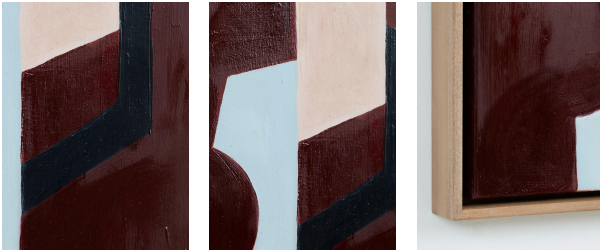

SOHO HOME

Harmony II By Hannah Ludnow

£1,680 Regular

£1,428 Membership

Product details

Cornwall-based artist, Hannah Ludnow's work has grown out of seascape paintings from a young age. Traditionally, her abstract seascapes look out to sea, capturing the intermingling often dramatic relationships between the sea and sky, looking out to the horizon, hypnotic, emotional and based on memory. Her abstract work explores the same sense of memory but concentrates instead on the intermingling relationships of landscape. 'Harmony II' by Hannah Ludnow Oil on canvas Framed in pale wood Exclusive piece from the M.A.H Gallery collection

Dimensions

H55 x W45 x D5.5cm / H21.7 x W17.7 x D1.7"

Weight

0.0211kg / 0lbs

Details

Frame: Pale wood frame

Frame included: Yes

Material: Oil on canvas