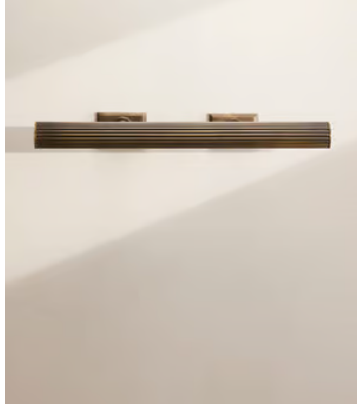

## Ashby Picture Light, 24", US

**\$595** Regular price

**\$506** Member price

Recreate the Soho House art aesthetic in your own home with our Ashby picture light. Designed to complement your artworks' surroundings, this functional and adjustable design has been crafted using aged, real solid brass for a vintage look with ribbed detail. Available in two sizes, use it to add character and personality, as we would in Soho House Hong Kong with multiple picture walls.

### Dimensions

**Dimensions:** H7 x W70 x D24cm / H3 x W28 x D9"

**Weight:** 3kg / 6.6lbs

**Packaged dimensions:** H15 x W70 x D35cm / H5.9 x W27.6 x D13.8"

**Packaged weight:** 3kg / 6.6lbs