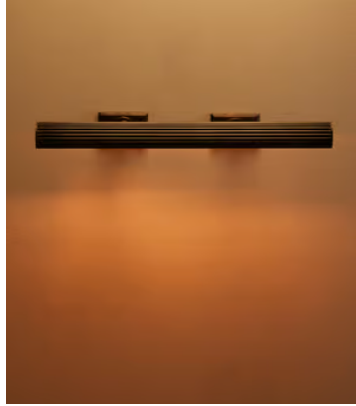

## Ashby Picture Light, 24", US

**\$595** Regular price

**\$506** Member price

Recreate the Soho House art aesthetic in your own home with our Ashby picture light. Designed to complement your artworks' surroundings, this functional and adjustable design has been crafted using aged, real solid brass for a vintage look with ribbed detail. Available in two sizes, use it to add character and personality, as we would in Soho House Hong Kong with multiple picture walls.

### Dimensions

**Dimensions:** H7 x W70 x D24cm / H3 x W28 x D9"

**Weight:** 3kg / 6.6lbs

**Packaged dimensions:** H15 x W70 x D35cm / H5.9 x W27.6 x D13.8"

**Packaged weight:** 3kg / 6.6lbs