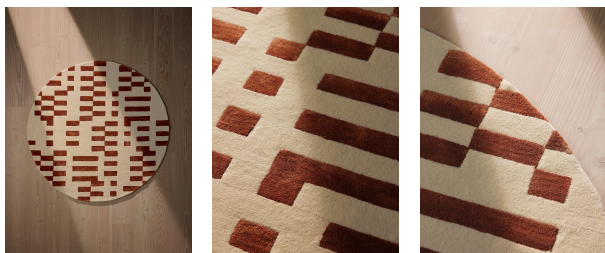

Raya Rug, Rust, Round, 200 X 200cm

£795 Regular

£676 Membership

Product details

Referencing the geometric patterns at White City House, the round Raya rug features a bold, linear pattern designed by our in-house team. Hand-tufted by a group of skilled artisans in India, a contrasting wool and viscose pile creates texture and sheen underfoot.

- Geometric pattern
- Wool and viscose pile
- Designed in-house
- An extension of our Raya rug range
- Available in Black and Rust
- Inspired by White City House

Dimensions

Product dimensions: H202 x W200 x D1cm / H6'7" x W6'6" x D0.8"

Composition: Pile: 52% Wool, 48% Viscose - Base:

96% Polyester, 4% Viscose - Overall: 47% Wool, 44% Viscose, 9% Polyester

Construction: Hand Tufted

Pile: Wool