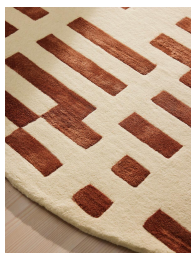

Raya Rug, Rust, Round, 200 X 200cm

£795 Regular

£676 Membership

Product details

Referencing the geometric patterns at White City House, the round Raya rug features a bold, linear pattern designed by our in-house team. Hand-tufted by a group of skilled artisans in India, a contrasting wool and viscose pile creates texture and sheen underfoot.

- Geometric pattern
- Wool and viscose pile
- Designed in-house
- An extension of our Raya rug range
- Available in Black and Rust
- Inspired by White City House

Dimensions

Product dimensions: H202 x W200 x D1cm / H6'7" x W6'6" x D0.8"

Composition: Pile: 52% Wool, 48% Viscose - Base:

96% Polyester, 4% Viscose - Overall: 47% Wool, 44% Viscose, 9% Polyester

Construction: Hand Tufted

Pile: Wool