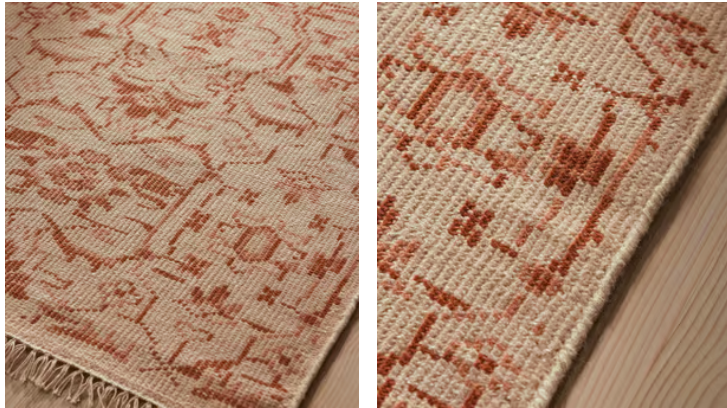

SOHO HOME

Silvanus Rug, Rust, 90 x 350cm

\$1,795 Regular price

\$1,526 Member price

Our Silvanus rug is inspired by a damask motif found in Babington House. Hand-knotted in India by skilled artisans, each rug takes up to six months to craft with 22 knots per square inch for extra durability and comfort. Layer under a sofa or table for an instant pop of pattern and texture.

Dimensions

Dimensions: H350 x W95 x D1cm / H11'5" x W3'1" x D0.4"

Weight: 15kg / 33.1lbs

Packaged dimensions: H91 x W17 x D17cm / H35.8 x W6.7 x D6.7"

Packaged weight: 15kg / 33.1lbs

Details

Composition: Pile: 100% Wool, Base: 95% Cotton, 5% Viscose - Overall: 50% Cotton, 47% Wool, 3% Viscose

Available in 2 sizes

2'6" x 8'2" (H250 x W75 x D1cm / H8'2" x W2'5" x D0.4")

2'11" x 11'6" (H350 x W95 x D1cm / H11'5" x W3'1" x D0.4")