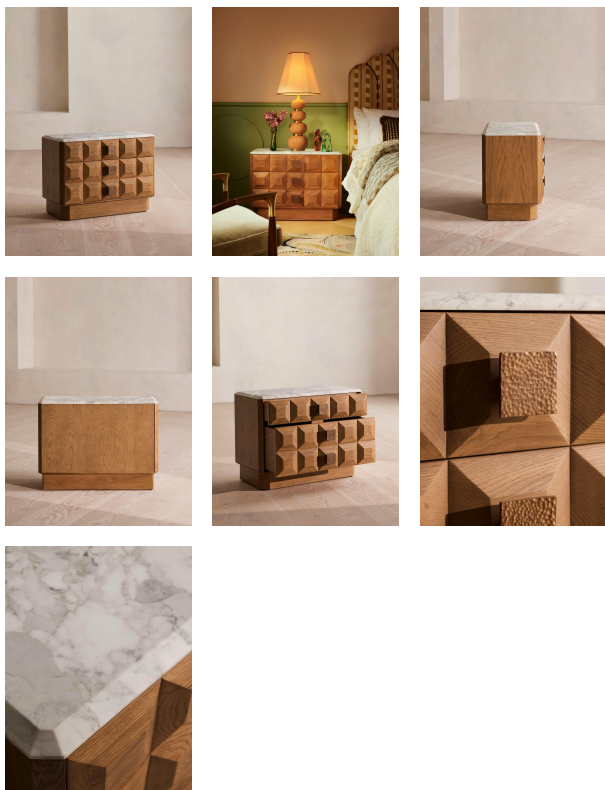

### Product details

Our Marius bedside table is characteristic of the mixed material finishes found in the bedrooms of Soho House Barcelona. Crafted from European oak, this piece is complemented with a honed Arabescato Corchia marble top sourced from Italy. Relief geometric pattern drawer fronts highlight the craftsmanship behind this unique design, with hammered antique brass handles adding another material contrast. This wider style of the two features one classic top drawer and a taller bottom drawer for larger storage items, resting on a chamfered rectangular base.

- Two-drawer wide bedside table
- Honed Arabescato Corchia marble top
- Mid-tone European oak
- Relief geometric pattern drawer fronts
- Hammered antique brass handles
- Classic top drawer and taller bottom drawer
- Chamfered rectangular base
- Available in two sizes
- Inspired by the bedrooms of Soho House Barcelona

### Dimensions

Product dimensions: H60 x W80 x D44cm / H23.6 x W31.5 x D17.3"

Product weight: 54kg / 119lbs

Packaged or boxed dimensions: H94 x W97 x D61.5cm / H37 x W38.2 x D24.2"

Packaged or boxed weight: 63kg / 138.9lbs