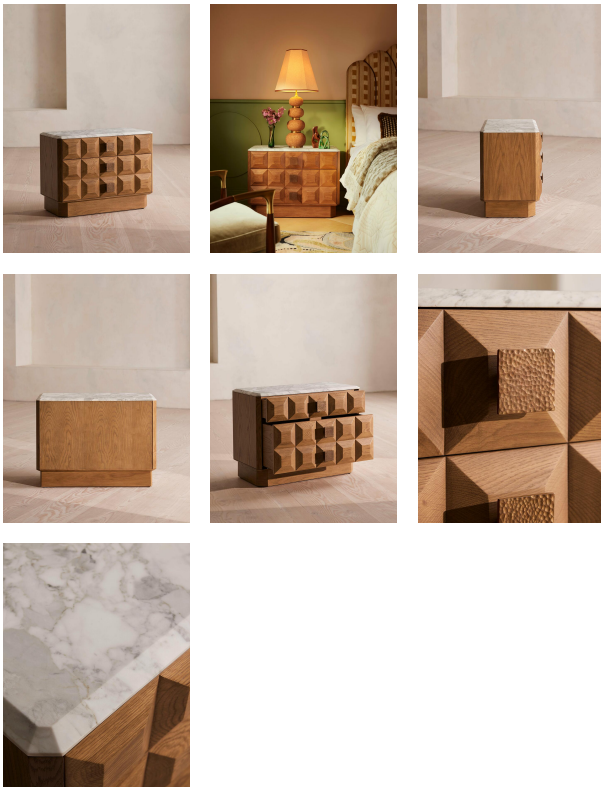

Marius Bedside Table, Large, Arabescato Corchia Marble

£1,595 Regular

£1,356 Membership

Product details

Our Marius bedside table is characteristic of the mixed material finishes found in the bedrooms of Soho House Barcelona. Crafted from European oak, this piece is complemented with a honed Arabescato Corchia marble top sourced from Italy. Relief geometric pattern drawer fronts highlight the craftsmanship behind this unique design, with hammered antique brass handles adding another material contrast. This wider style of the two features one classic top drawer and a taller bottom drawer for larger storage items, resting on a chamfered rectangular base.

- Two-drawer wide bedside table
- Honed Arabescato Corchia marble top
- Mid-tone European oak
- Relief geometric pattern drawer fronts
- Hammered antique brass handles
- Classic top drawer and taller bottom drawer
- Chamfered rectangular base
- Available in two sizes
- Inspired by the bedrooms of Soho House Barcelona

Dimensions

Product dimensions: H60 x W80 x D44cm / H23.6 x W31.5 x D17.3"

Product weight: 54kg / 119lbs

Packaged or boxed dimensions: H94 x W97 x D62cm / H37 x W38.2 x D24.2"

Packaged or boxed weight: 63kg / 138.9lbs

polish. Avoid contact with water and other liquids. Always use a

coaster.

Composition: Oak Wood, MDF, Plywood, Oak Veneer and Arabescato Corchia Marble

Drawer dimensions: Small Drawer: H8.8 x W71 x D28cm / Large Drawer: H24 x W71 x D28cm