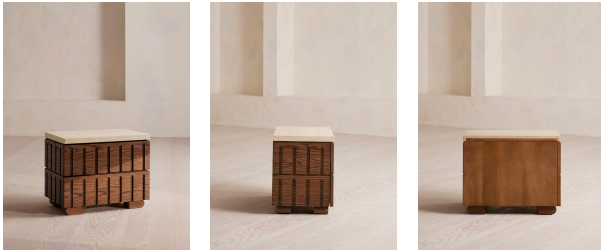

Athens Bedside Table, Travertine

£1,395

Regular

£1,186

Membership

Product details

The combination of dark wood and travertine material finishes seen with our Athens bedside table match back to the colour scheme of our Soho Roc House bedrooms for an easy way to bring the House home. A honed and filled travertine top has been sourced from Turkey, with two push-open drawers resting on solid timber feet. The cutaway pattern to the exterior creates three-dimensional depth and texture for the bedroom. Style as a pair either side of the bed.

- Bedside table with two drawers
- Brown stained oak
- Honed, filled travertine top
- Stone sourced from Turkey
- Push-open drawers
- Solid timber feet
- Cutaway pattern to exterior
- Inspired by Soho Roc House's bedroom colour scheme

Dimensions

Product dimensions: H52 x W64 x D40cm / H20.5 x W25.2 x D15.7"

Product weight: 44.5kg / 98.1lbs

Packaged or boxed dimensions: H74 x W75 x D51cm / H29.1 x W29.3 x D19.9"

Packaged or boxed weight: 49kg / 108lbs