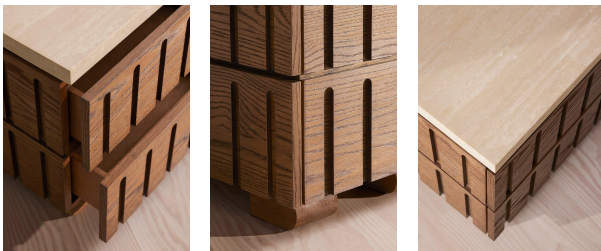

Athens Bedside Table, Travertine

£1,395

Regular

£1,186

Membership

Product details

The combination of dark wood and travertine material finishes seen with our Athens bedside table match back to the colour scheme of our Soho Roc House bedrooms for an easy way to bring the House home. A honed and filled travertine top has been sourced from Turkey, with two push-open drawers resting on solid timber feet. The cutaway pattern to the exterior creates three-dimensional depth and texture for the bedroom. Style as a pair either side of the bed.

- Bedside table with two drawers
- Brown stained oak
- Honed, filled travertine top
- Stone sourced from Turkey
- Push-open drawers
- Solid timber feet
- Cutaway pattern to exterior
- Inspired by Soho Roc House's bedroom colour scheme

Dimensions

Product dimensions: H52 x W64 x D40cm / H20.5 x W25.2 x D15.7"

Product weight: 44.5kg / 98.1lbs

Packaged or boxed dimensions: H74 x W75 x D51cm / H29.1 x W29.3 x D19.9"

Packaged or boxed weight: 49kg / 108lbs