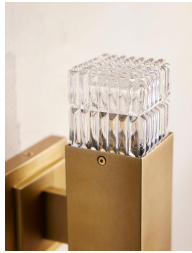

Kennedy Wall Light, Short, Us

$325 Regular

$276 Membership

Sizes

Short

Product details

A short, square design made from antiqued brass creates this vintage-inspired wall light.

Mirroring the brass finishes seen throughout our Houses, the Kennedy wall light has a geometric design with up and downlight diffusers. Its faceted glass bulbs are inspired by the interiors of Soho House Rome.

Dimensions

Product dimensions: H26 x W7 x D11cm / H10 x W3 x D4"

Product weight: 1kg / 2.2lbs

Packaged or boxed dimensions: H20 x W22 x D32cm / H7.9 x W8.7 x D12.6"

Packaged or boxed weight: 1kg / 2.2lbs