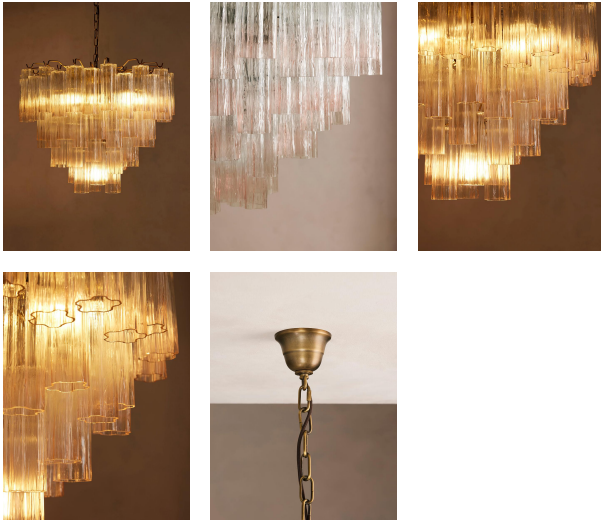

SOHO HOME

Chiara Chandelier, Peach, Us

\$3,250 Regular

\$2,763 Membership

Available in

Green

Pink

Product details

You will see multiples of our Chiara chandeliers hanging in DUMBO House. Each one features dozens of pink ombre, scalloped glass tubular sections, which are hand-finished by skilled artisans. These create a beautiful variation of tonal colours to bring depth, texture and opulence to any living space. Hang in an entryway or living room for elevated drama.