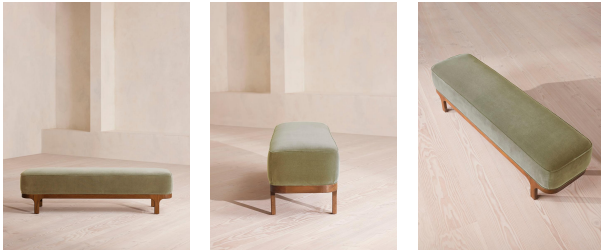

Belsa Bench, Velvet Lichen, Us

\$1,695 Regular

\$1,441 Membership

Available in

	Velvet Porcelain		Velvet Camel
	Velvet Mustard		Velvet Olive
	Velvet Rust		Velvet Antique Rose
	Velvet Taupe		Velvet Royal Blue
	Velvet Lichen		Velvet Grey Blue

Product details

An extension of our Belsa bed range, this bench is ideal either in the hallway or at the end of the bed as an additional place to rest. A plump cushion seat provides extra comfort, while rich velvet upholstery and a solid oak frame ties in with the scheme.

Dimensions

Product dimensions: H40 x W185 x D76cm / H16 x W73 x D30"

Product weight: 22kg / 48.5lbs

Packaged or boxed dimensions: H92 x W213 x D28cm / H36.2 x W83.9 x D11"

Packaged or boxed weight: 29kg / 63.9lbs

Details

Care instructions: Professional upholstery cleaning

Composition: Frame: Engineered Hardwood; Foot: Steel; Filling: Foam with fibre; Fabric: velvet; Composition: 7% cotton, 26% Polyester
Fabric: Velvet