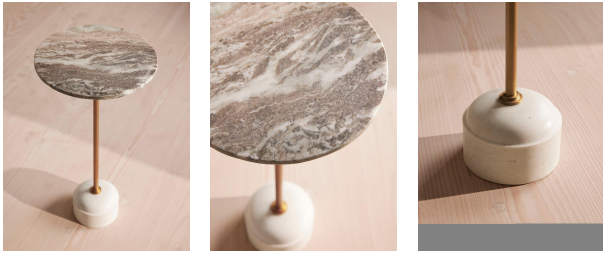

Fleet Side Table, Small, Terra Bianca Marble

$395 Regular

$336 Membership

Available in

Natural

Grey

Green

Product details

A solid Terra Bianca marble top and Banswara white marble base with unique veining means no two Fleet side tables are the same.

Inspired by 180 House, this statement design showcases a contemporary mix of materials; from the combination of marbles sourced from India, to the central stem in antique brass.

Dimensions

Product dimensions: H60 x W30 x D30cm / H24 x W12 x D12"

Product weight: 11kg / 24.3lbs

Packaged or boxed dimensions: H65 x W45 x D18cm / H25.6 x W17.7 x D7.1"

Packaged or boxed weight: 15kg / 33.1lbs