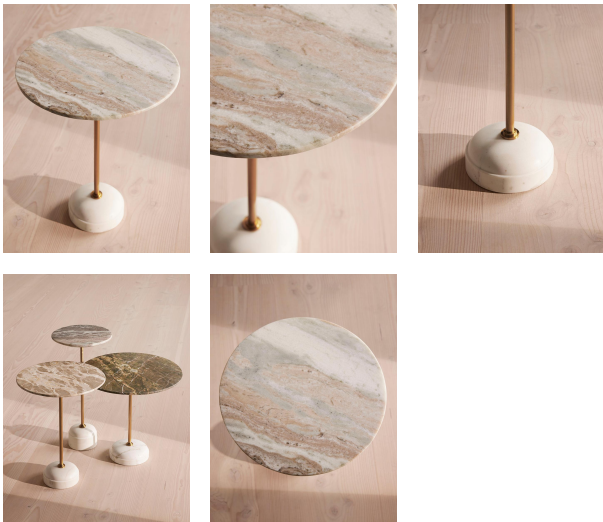

Fleet Side Table, Medium, Terra Bianca Marble

\$450 Regular

\$383 Membership

Available in

Natural

Grey

Green

Product details

A solid Terra Bianca marble top and Banswara white marble base with unique veining means no two Fleet side tables are the same.

Inspired by 180 House, this statement design showcases a contemporary mix of materials; from the combination of marbles sourced from India, to the central stem in antique brass.

Dimensions

Product dimensions: H51 x W40 x D40cm / H20 x W16 x D16"

Product weight: 14kg / 30.9lbs

Packaged or boxed dimensions: H80 x W51 x D22cm / H31.5 x W20.1 x D8.7"

Packaged or boxed weight: 19kg / 41.9lbs

wool.

Clearance: 19.1"

Composition: Terra Bianca Marble and Stainless Steel

Feet: Felt

Frame: Stainless Steel

Hardware: Satin marble finish and antique brass

Material: Terra Bianca Marble and Stainless Steel