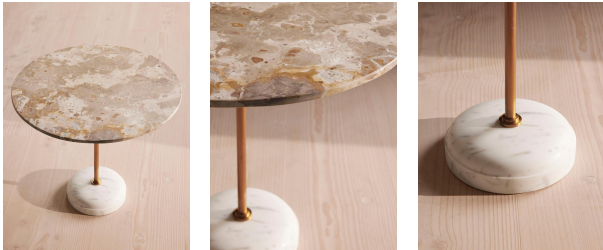

Fleet Side Table, Large, Kapri Marble

\$550 Regular

\$468 Membership

Available in

Natural

Grey

Green

Sizes

Large

Product details

A solid Kapri marble top and Banswara white marble base with unique veining means no two Fleet side tables are the same.

Inspired by 180 House, this statement design showcases a contemporary mix of materials; from the combination of marbles sourced from India, to the central stem in antique brass.

wool.

Clearance: 16.7"

Composition: Kapri Marble and Stainless Steel

Feet: Felt

Frame: Stainless Steel

Hardware: Satin marble finish and antique brass

Material: Kapri Marble and Stainless Steel

Removable legs: Yes