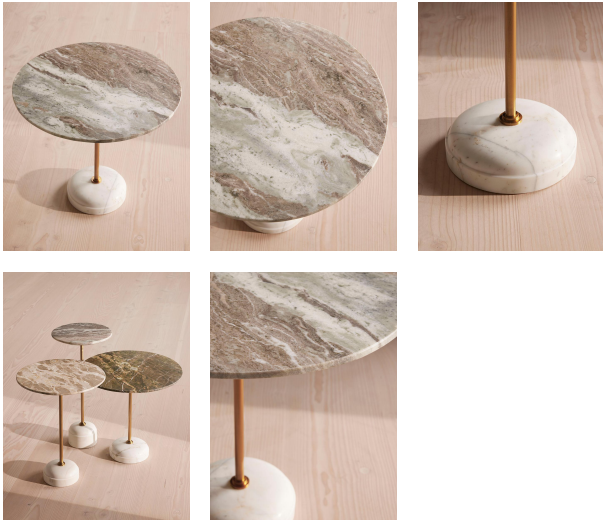

Fleet Side Table, Large, Terra Bianca Marble

$550 Regular

$468 Membership

Available in

Natural

Grey

Green

Sizes

Large

Product details

A solid Terra Bianca marble top and Banswara white marble base with unique veining means no two Fleet side tables are the same.

Inspired by 180 House, this statement design showcases a contemporary mix of materials; from the combination of marbles sourced from India, to the central stem in antique brass.

Dimensions

Product dimensions: H45 x W50 x D50cm / H18 x W20 x D20"

Product weight: 18kg / 39.7lbs

Number of boxes: 2

* Box 1 : H72 x W65 x D19cm / H28.3 x W25.6 x D7.5"

* Box 2 : H30 x W30 x D22cm / H11.8 x W11.8 x D8.7"