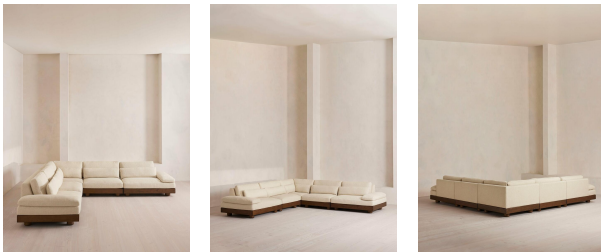

## Truro Modular Sofa, Corner Sofa, Textured Linen Us

£10,995 Regular

£9,346 Membership

### Product details

Our Truro sectional sofa works as a two, three or four-seater style depending on the size of your individual living space. Upholstered in a Pierre Frey textured linen for subtle tactility, the low shape is made for laid-back moments, complete with comfy feather-wrapped cushions and a solid oak base.

- Sectional sofa
- Upholstered in Pierre Frey textured linen
- Low shape
- Feather-wrapped cushions
- Solid oak base
- Inspired by Soho Roc House

Seat depth: 24"

Seat height: 15.3"

Seat width: 35"