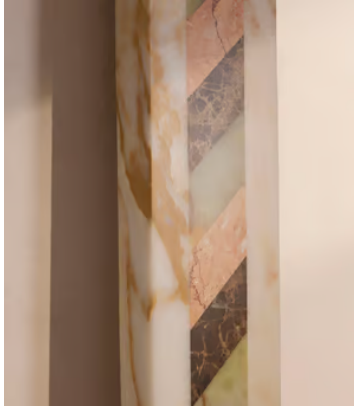

SOHO HOME

Charli Mirror

\$2,925 Regular price

\$2,486 Member price

Dark Emperador, Gold Carrara and Rosa Tea marbles are arranged in both linear and diagonal formations to create a centrepiece.

Echoing the vibrant mix of marbles in Soho House Rome, the Charli floor-standing mirror is pieced together from green onyx stone and contrasting Spanish Dark Emperador, Gold Carrara and Rosa Tea marbles in a diagonal formation. This centrepiece is designed to coordinate with our Charli coffee and dining tables.