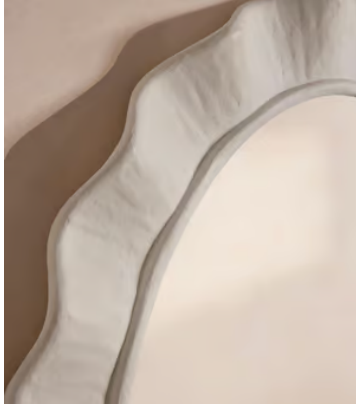

SOHO HOME

Callie Mirror

\$1,555 Regular price

\$1,322 Member price

Hand-applied plaster adds a natural, textural finish to a wavy border.

Inspired by the locally sourced and made pieces throughout Soho House Mumbai, the wavy, irregular border of our Callie mirror is accentuated by plaster applied by hand for an organic, textural finish. This style is suitable for use in the bathroom.

Dimensions

Dimensions: H92 x W77 x D7cm / H36.2 x W30.3 x D2.8"

Weight: 11kg / 24.3lbs

Details

Assembled size: H92 x W77 x D7cm

Bathroom safe: Yes

Wall fixtures included: No

Wall leaning only: No