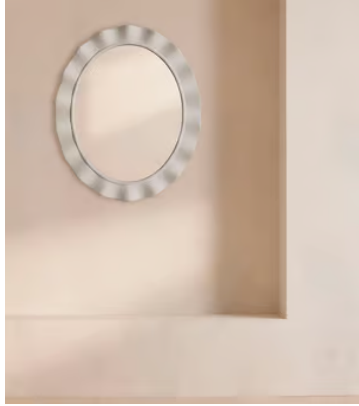

SOHO HOME

Callie Mirror

\$1,555 Regular price

\$1,322 Member price

Hand-applied plaster adds a natural, textural finish to a wavy border.

Inspired by the locally sourced and made pieces throughout Soho House Mumbai, the wavy, irregular border of our Callie mirror is accentuated by plaster applied by hand for an organic, textural finish. This style is suitable for use in the bathroom.

Dimensions

Dimensions: H92 x W77 x D7cm / H36.2 x W30.3 x D2.8"

Weight: 11kg / 24.3lbs

Details

Assembled size: H92 x W77 x D7cm

Bathroom safe: Yes

Wall fixtures included: No

Wall leaning only: No