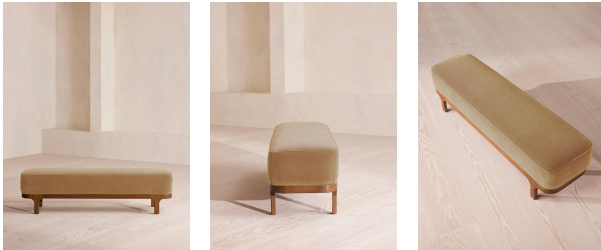

Belsa Bench, Velvet, Camel, Us

\$1,795 Regular

\$1,526 Membership

Available in

| | | | |
|---|------------------|---|---------------------|
|  | Velvet Porcelain |  | Velvet Camel |
|  | Velvet Mustard |  | Velvet Olive |
|  | Velvet Rust |  | Velvet Antique Rose |
|  | Velvet Taupe |  | Velvet Royal Blue |
|  | Velvet Lichen |  | Velvet Grey Blue |

Product details

An extension of our Belsa bed range, this bench is ideal either in the hallway or at the end of the bed as an additional place to rest. A feather-wrapped cushion seat provides extra comfort, while rich velvet upholstery and a solid oak frame ties in with the scheme.

Dimensions

Product dimensions: H45 x W163 x D43cm / H18 x W64 x D17"

Product weight: 8kg / 17.6lbs

Packaged or boxed dimensions: H58 x W178 x D58cm / H22.8 x W70.1 x D22.8"

Packaged or boxed weight: 20kg / 44.1lbs

Removable cushions: No

Removable legs: No

Seat depth: 16.9"

Seat height: 17.7"

Seat width: 64.2"