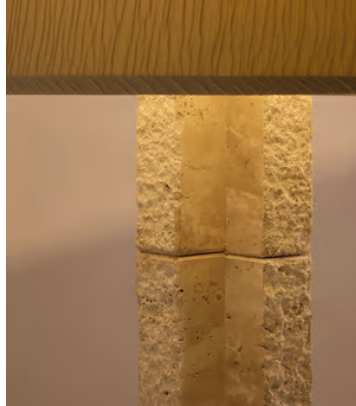

SOHO HOME

Hawksworth Table Lamp, US

\$845 Regular price

\$718 Member price

A raw-edged travertine base contrasts against a silk shade that creates a soft, warm light.

Roughly textured travertine pieces are vertically stacked to form the octagonal stem of our Hawksworth table lamp. Contrasting stripes on its silk shade mirror the finish of the base, while simultaneously softening the raw travertine edges by creating a warm, ambient light.