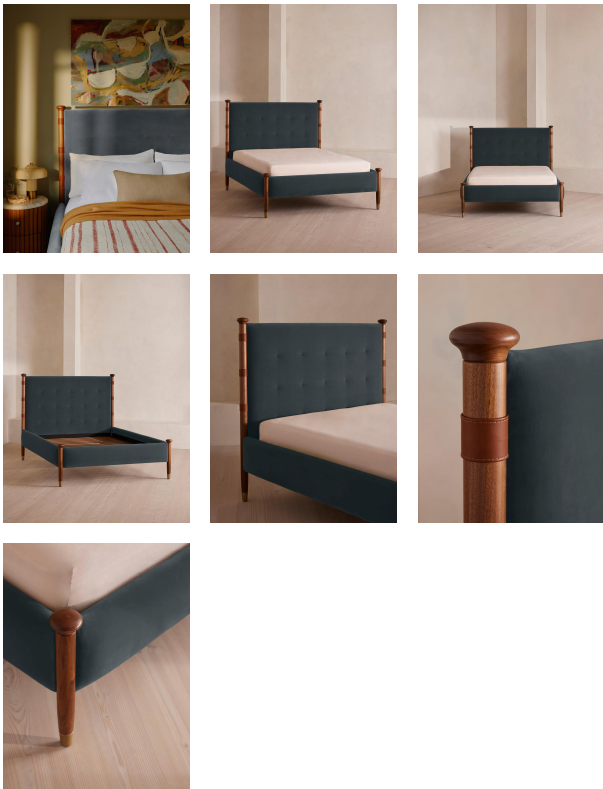

Sizes

Full, Queen, King, California King

Product details

Taking cues from the bedrooms at Soho House Rome, our Paolo bed displays clean lines, accented with upholstered velvet panels to the headboard and sides for rich pops of color. Solid walnut uprights with brass cap detail add a vintage-inspired touch. Pair with warm tones and soft textiles to make this piece the focal point of your bedroom.

Dimensions

Product dimensions: H147 x W206 x D236cm / H57.9 x W80.9 x D93"

Product weight: 112kg / 246.9lbs

Number of boxes: 3

* Box 1 : H73 x W219 x D21cm / H28.7 x W86.2 x D8.3"

* Box 2 : H163 x W219 x D20cm / H64.2 x W86.2 x D7.9"

* Box 3 : H54 x W244 x D32cm / H21.3 x W96.1 x D12.6"

Details

Assembly required: Yes

Care instructions: Professional upholstery cleaning

Clearance: 9.4"

Composition: Walnut Wood, Poplar Wood, Plywood, Walnut Veneer, Velvet and Brass

Fabric: Velvet

Feet: Plastic glide

Filling: Foam

Footboard dimensions: H57 x W205 x D10cm

Frame: Walnut wood

Hardware: Brass feet

Headboard dimensions: H147 x W205 x D10cm

Mattress size: US Clifornia King