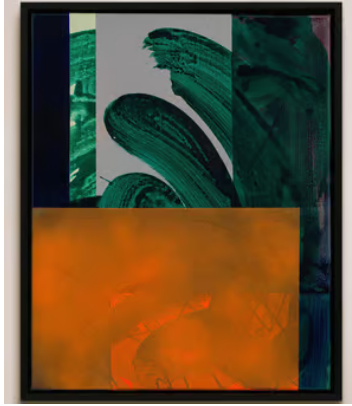

SOHO HOME

'Klezmer' by Johanna Melvin

\$3,510 Regular price

\$2,984 Member price

A painterly response to Yiddish music that takes its name from the words klei ('vessel' or 'instrument') and zemer ('song').

Studying and then teaching at The Essential School of Painting, Johanna Melvin is an abstract painter living and working in east London. She specialises in building up fine layers of bright colours to create pieces that take inspiration from the objects and places she finds in suburbia.