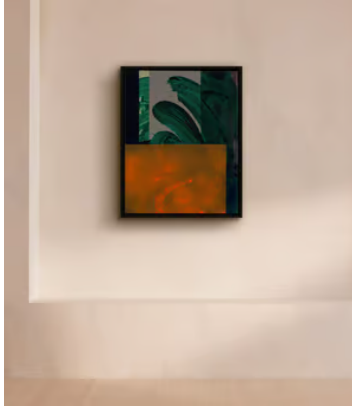

SOHO HOME

'Klezmer' by Johanna Melvin

\$3,510 Regular price

\$2,984 Member price

A painterly response to Yiddish music that takes its name from the words klei ('vessel' or 'instrument') and zemer ('song').

Studying and then teaching at The Essential School of Painting, Johanna Melvin is an abstract painter living and working in east London. She specialises in building up fine layers of bright colours to create pieces that take inspiration from the objects and places she finds in suburbia.

Dimensions

Dimensions: H50 x W40 x D4cm / H20 x W16 x D2"

Weight: 1kg / 2.2lbs

Details

Frame: Simple black wooden tray frame.

Frame included: Yes