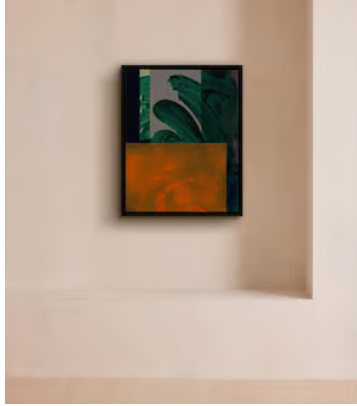

SOHO HOME

'Klezmer' by Johanna Melvin

\$3,510 Regular price

\$2,984 Member price

A painterly response to Yiddish music that takes its name from the words klei ('vessel' or 'instrument') and zemer ('song').

Studying and then teaching at The Essential School of Painting, Johanna Melvin is an abstract painter living and working in east London. She specialises in building up fine layers of bright colours to create pieces that take inspiration from the objects and places she finds in suburbia.