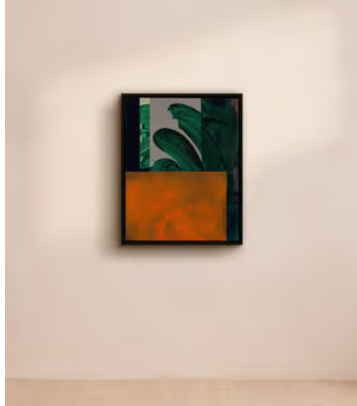

SOHO HOME

'Klezmer' by Johanna Melvin

\$3,510 Regular price

\$2,984 Member price

A painterly response to Yiddish music that takes its name from the words klei ('vessel' or 'instrument') and zemer ('song').

Studying and then teaching at The Essential School of Painting, Johanna Melvin is an abstract painter living and working in east London. She specialises in building up fine layers of bright colours to create pieces that take inspiration from the objects and places she finds in suburbia.