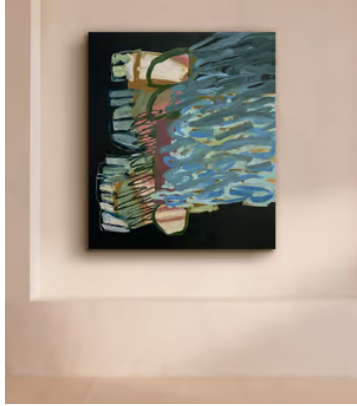

SOHO HOME

'Grip' by Henry Ward

\$7,800 Regular price

\$6,630 Member price

An original abstract painting colourfully created using oil on canvas.

About the artist

Although he also makes small sculptures and drawings, London-based Henry Ward works primarily as a painter. He creates all of his artworks either at his kitchen table, in his shed or at the studio as a way of opening up a constant dialogue between the way we work, and where.

Dimensions

Dimensions: H115 x W100 x D4cm / H45 x W39 x D2"

Weight: 6kg / 13.2lbs

Details

Frame included: No