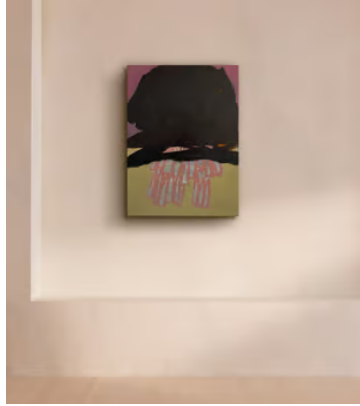

SOHO HOME

'Bear' by Henry Ward

\$3,120 Regular price

\$2,652 Member price

Contrasting colours created using oil paint on a linen canvas makes this abstract artwork.

About the artist

Although he also makes small sculptures and drawings, London-based Henry Ward works primarily as a painter. He creates all of his artworks either at his kitchen table, in his shed or at the studio as a way of opening up a constant dialogue between the way we work, and where.

Dimensions

Dimensions: H60 x W45 x D3cm / H24 x W18 x D1"

Weight: 3kg / 6.6lbs

Details

Frame included: No