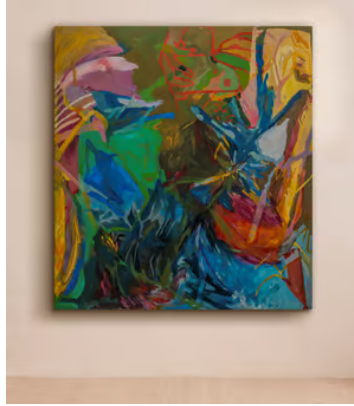

SOHO HOME

'Watching Cousins Grow into Sisters' by Ellie Wang

\$9,100 Regular price

\$7,735 Member price

An abstract portrait created using colourful oil on canvas.

About the artist

Emerging artist Ellie Wang is a mixed-media painter. Alongside her Chinese heritage, she draws inspiration largely from music - particularly from the personality in performance, strongly influenced by her experience as an instrumentalist.

Dimensions

Dimensions: H168 x W152 x D4cm / H66 x W60 x D2"

Weight: 10kg / 22lbs

Details

Frame included: No