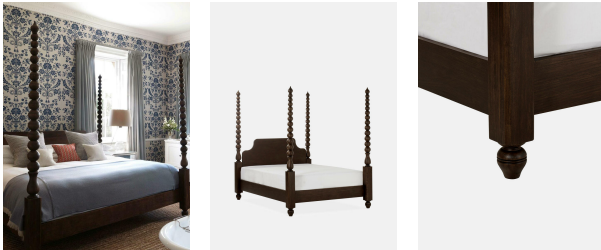

SOHO HOME

Bobbin 4 Poster Bed Emperor

£1,295 Regular

£1,036 SOHO HOME+

Sizes

Full, US Emperor

Product details

- Four poster bed with detailed turned oak posts
- Solid oak and oak veneer frame
- Sprung slat frame
- Designed for quick and easy assembly
- Inspired by the beds at Babington House

Dimensions

Height :213 cm

Width :218.2 cm

Depth :225.7 cm

Details

Dimensions: H84 x W86 x D89"

Overall Height Including Posts: 84"

Headboard Height From Floor: 50.5"

Under Bed Clearance Height: 8"

Frame: Oak wood and oak veneer

Headboard: Oak wood

Assembly Required: Yes