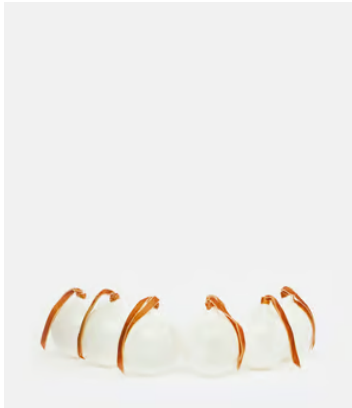

SOHO HOME

Rosendale Baubles, White, Set of Six

£50 Regular price

£43 Member price

Trim your Christmas tree with our Rosendale baubles, which are based on the glassware found at DUMBO House in Brooklyn and Soho House Amsterdam. Available in opaque white or purple, they're mouth blown with a distinctive spiral pattern that catches the light beautifully.

Dimensions

Product dimensions: H38 x W18 x D18cm / H15 x W7.1 x D7.1"

Product weight: 2kg / 4.4lbs

Packaged or boxed weight: 2kg / 4.4lbs

Details

Assembly required: No

Care instructions: Fragile, handle with care. Wipe with a damp cloth

Material: Glass