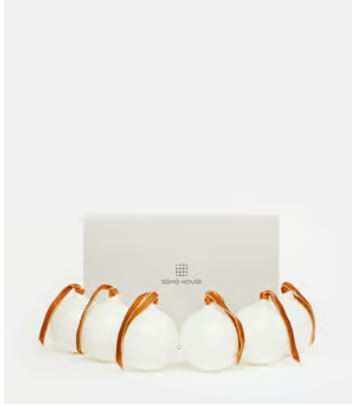

SOHO HOME

Rosendale Baubles, White, Set of Six

£50 Regular price

£43 Member price

Trim your Christmas tree with our Rosendale baubles, which are based on the glassware found at DUMBO House in Brooklyn and Soho House Amsterdam. Available in opaque white or purple, they're mouth blown with a distinctive spiral pattern that catches the light beautifully.

Dimensions

Product dimensions: H38 x W18 x D18cm / H15 x W7.1 x D7.1"

Product weight: 2kg / 4.4lbs

Packaged or boxed weight: 2kg / 4.4lbs

Details

Assembly required: No

Care instructions: Fragile, handle with care. Wipe with a damp cloth

Material: Glass