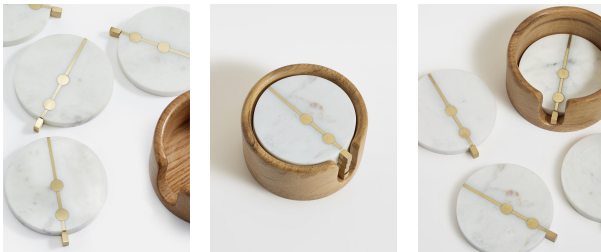

Darwen Coasters Set Of Four

£139 Regular

£118 Membership

Product details

Our Darwen coasters look to the comforting-yet-metropolitan interiors at Soho House Hong Kong for design inspiration. Finished with gold-tone metal inlay in a solid marble base, the coasters display flecks of natural veining, making each coaster unique. A metal loop adds a decorative touch, and makes it easy to lift out from the carved oak holder.

- Set of four vintage-inspired marble coasters
- Decorative gold-finish metal inlay
- Metal loop on each coaster
- Carved oak holder
- Inspired by Soho House Hong Kong

Dimensions

H6.7 x W12.2 x D12.2cm / H2.6 x W4.8 x D4.8"

Weight

1.33kg / 2.9lbs

Details

Material: Marble, Brass, Oak Wood

Care Instructions: Wipe Clean with Dry Cloth

Dishwasher / microwave safe: no