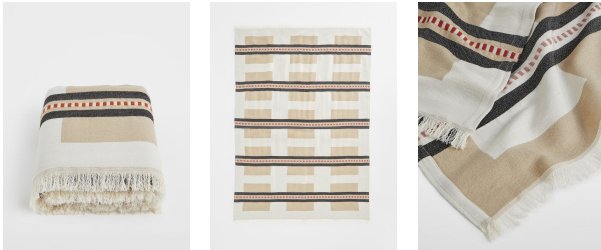

Add subtle texture and warmth to your living room with the Garvey throw. Blocks and lines in tones of oatmeal and rust give the throw a design-led finish; drape it over a sofa or armchair to channel the relaxed mood of Soho Warehouse.

- Blocks and line design
- Inspired by Soho Warehouse

Dimensions

Height :140 cm

Width :200 cm

Depth :2 cm

Weight :1 kg

Details

Size: 140 x 200cm / 55" x 79"