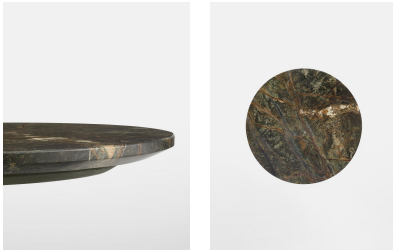

## Fleet Side Table, Medium/mid Height, Jurassic Green Marble

£295

Regular

£251

Membership

### Product details

This Fleet side table has a green marble top and single brass leg for a sculptural feel, and its weighty base secures it firmly in place. We love it grouped together with its versions in Fantasy Brown and white marble to create an interesting contrast of heights and textures. It's inspired by the tables found at 180 House.

- Green marble top
- Variations in the marble make each piece unique
- Brass leg
- Marble sourced from India
- Inspired by 180 House

abrasive paper or steel wool.

Clearance: 47cm

Feet: Felt

Finish: Antique Brass, Polished Marble top and honed Marble base

Frame: MDF and Iron

Hardware: Stainless steel upright

Material: Jurassic Green Marble, Banswara White Marble, MDF, Stainless Steel and Iron