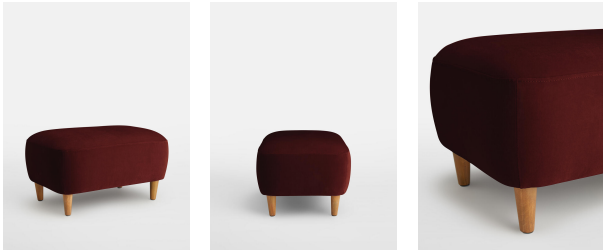

SOHO HOME

Lorene Footstool, Velvet Cinnamon, Uk

£395 Regular

£336 SOHO HOME+

Product details

Elevate your seating spot with the Lorene footstool. A nod to the soft furnishings seen throughout Ludlow House, the footstool is upholstered in cotton velvet for enhanced comfort and supported by tapered wooden legs. It can double up as extra seating for guests.

- Cotton velvet footstool
- Tapered wooden legs
- Inspired by the armchairs at Ludlow House

Dimensions

Height :38 cm
Width :65 cm
Depth :46 cm
Weight :6.4 kg

Details

Product dimensions: H32 x W65 x D46cm
Assembly required: Yes
Removable legs: Yes
Removable cushions: No
Frame: Engineered Hardwood
Legs: Birch
Fabric: 74% Cotton 26% Polyester
Filling: Foam with Fibre
Care instructions: Professional Upholstery cleaning