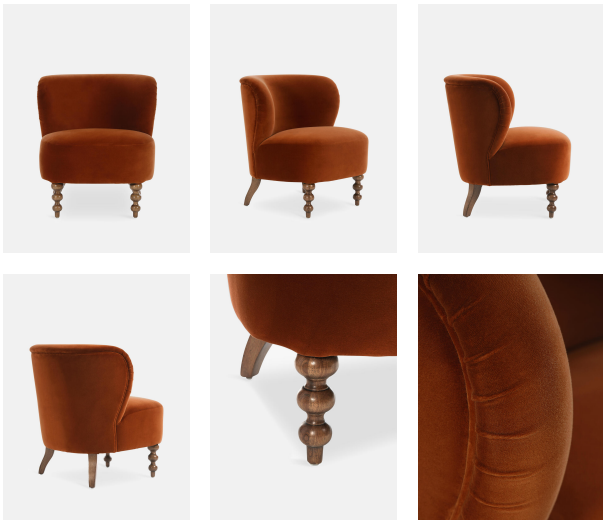

Dimensions

Height :75.6 cm

Width :67.3 cm

Depth :72.4 cm

Weight :17.7 kg