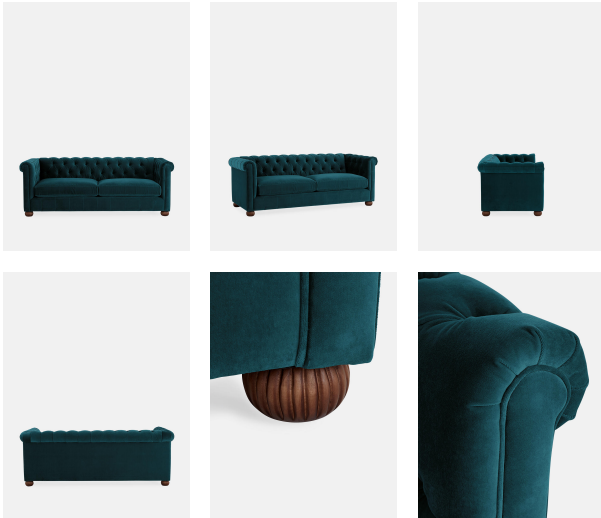

Aderyn Chesterfield 3 Seater, Velvet Teal

£3,395 Regular

£2,886 SOHO HOME+

Available in

- | | |
|--|---|
|  Velvet Teal |  Velvet Slate |
|  Velvet Rust |  Velvet Rose Water |
|  Velvet Ochre |  Velvet Navy |
|  Velvet Lichen |  Velvet Forest |
|  Velvet Cream |  Velvet Burgundy |
|  Linen Natural |  Linen Loden |
|  Linen Light Grey |  Linen Dark Navy |
|  Linen Dahlia |  Linen Antelope |

Product details

The Aderyn sofa is inspired by the comfort of the British Chesterfield sofa, a favourite in our very first club at Soho House 40 Greek Street. Our modern take includes fluted wooden bun legs, removable and reversible seat cushions, and a feather wraparound foam core. The back rest is angled to offer a deep, comfortable sit.

Three-seater sofa
Fluted wooden bun legs
Removable and reversible seat cushions
Feather-wrapped foam cushions
Angled back rest for comfort
Handmade in the UK
Inspired by Soho House 40 Greek Street

Dimensions

Height :81 cm
Width :224 cm
Depth :104 cm
Weight :66 kg

Details

Product dimensions: H86 x W229 x D109cm

Arm height: 81cm

Seat depth: 63cm

Seat width: 177cm

Seat height: 48cm

Assembly required: Yes