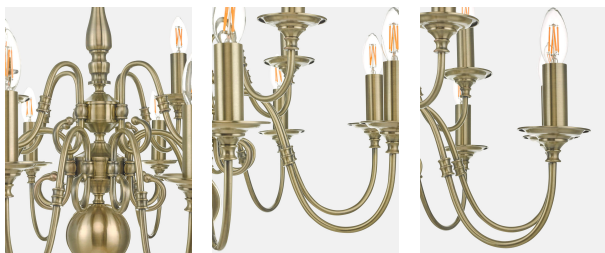

## Wardour Chandelier

£225 Regular

£180 SOHO HOME+

### Product details

A more compact version of the grand chandelier in the stairwell at Soho House 76 Dean Street, this antique brass chandelier will bring the same feeling of grandeur to your home. It has twelve arms featuring bevelled sconces and an adjustable chain, and we use Tala Candle Bulbs which give an authentic vintage feel while also saving energy.

- Twelve arm chandelier with bevelled sconces
- Adjustable chain
- Brushed antique brass finish and ornate detailing
- Pair with Tala Candle Bulb
- Inspired by chandeliers at Soho House 76 Dean Street

### Details

Dimensions: H54cm X D70cm (excluding chain length)

Bulb Type: E14 40W (Halogen 28w, LED 6W)

Number of Bulbs Required: 12

Self Assembly: Yes

Materials: Iron and Copper

Adjustable: Adjustable chain, Max length 100cm