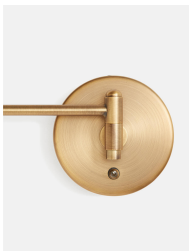

SOHO HOME

Reade Wall Light, Antique Brass

£315 Regular

£236 SOHO HOME+

Available in

 Antique Brass

Product details

The Reade was designed for Soho House Chicago and is now used everywhere from Babington to Soho Farmhouse, due to its versatility and classic design. With a nod to 1950s studio wall lights, it combines Mid Century style with modern functionality and is ideal for a bedside or reading corner.

- Adjustable, wall-mounted reading light in brushed brass finish
- Hinged arm and pivoting shade allow light to be directed
- Frosted glass disc diffuses glare without compromising light
- Flick switch on wall fixture
- Used at Soho House Chicago and Soho Farmhouse

Dimensions

Height :17 cm

Width :11 cm

Depth :39.5 cm

Details

Dimensions: H17 x W11 x D40cm

Material: Antique Brass

Recommended Bulb Type: E14 SES PYGMY HALOGEN UP TO 25W OR LED 4W