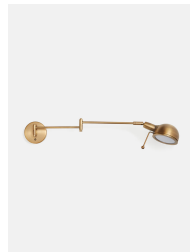

SOHO HOME

Reade Wall Light, Antique Brass

£315 Regular

£236 SOHO HOME+

Available in

 Antique Brass

Product details

The Reade was designed for Soho House Chicago and is now used everywhere from Babington to Soho Farmhouse, due to its versatility and classic design. With a nod to 1950s studio wall lights, it combines Mid Century style with modern functionality and is ideal for a bedside or reading corner.

- Adjustable, wall-mounted reading light in brushed brass finish
- Hinged arm and pivoting shade allow light to be directed
- Frosted glass disc diffuses glare without compromising light
- Flick switch on wall fixture
- Used at Soho House Chicago and Soho Farmhouse

Dimensions

Height :17 cm

Width :11 cm

Depth :39.5 cm

Details

Dimensions: H17 x W11 x D40cm

Material: Antique Brass

Recommended Bulb Type: E14 SES PYGMY HALOGEN UP TO 25W OR LED 4W