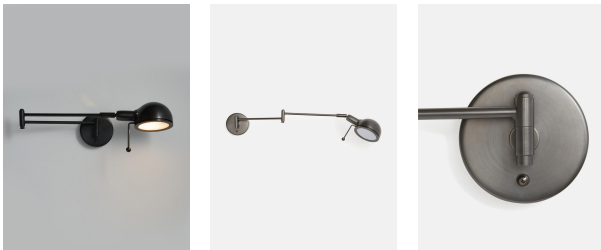

Reade Wall Light, Blackened Brass

£325 Regular

£276 SOHO HOME+

Available in

 Blackened Brass

Product details

The Reade was designed for Soho House Chicago and is now used everywhere from Babington to Soho Farmhouse, due to its versatility and classic design. With a nod to 1950s studio wall lights, it combines Mid Century style with modern functionality and is ideal for a bedside or reading corner.

- Adjustable, wall-mounted reading light in blackened brass finish
- Hinged arm and pivoting shade allow light to be directed
- Frosted glass disc diffuses glare without compromising light
- Flick switch on wall fixture
- Used at Soho House Chicago and Soho Farmhouse

Dimensions

Height :17 cm

Width :11 cm

Depth :39.5 cm

Weight :1.38 kg

Details

Dimensions: H161.5cm x W11cm x D74cm

Materials: Steel

Recommended Bulb Type: EDISON SCREW, E14 SES
PYGMY HALOGEN UP TO 25W OR LED 4W

Number of Bulbs: 1

Self Assembly Required: N

Max Cable/Chain Length: N/A

Height Adjustable: Y

Dimmer Switch Suitable: N

Care Instructions: To clean, wipe the surface
with a soft, clean cloth. Do not use harsh
chemicals or abrasive cleaners as they may damage
the finish