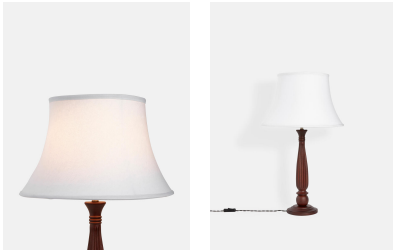

SOHO HOME

Bell Plain, White, 50cm

£120 Regular

£102 SOHO HOME+

Product details

- Bell shaped cotton linen lampshade
- Suited to a large floor lamp
- Inspired by shades used throughout the Houses

Dimensions

Height :38 cm

Width :50 cm

Depth :50 cm

Details

Dimensions: H33 x W50 x D50cm

Material: Linen

Bulb Type: E27 or B22

Adjustable: No

Dimmable: No